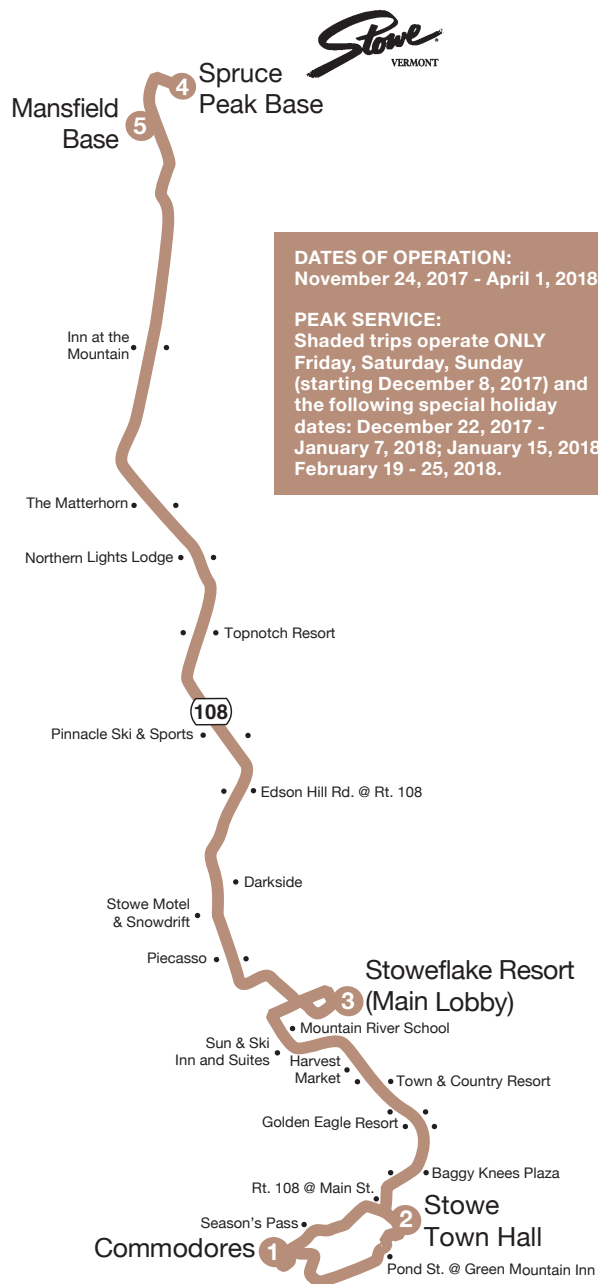

# Mountain Road Shuttle (Seasonal)

OPERATES MONDAY - SUNDAY  
(Please see Peak Service Days note below.)

108

**DATES OF OPERATION:**  
November 24, 2017 - April 1, 2018

**PEAK SERVICE:**  
Shaded trips operate ONLY  
Friday, Saturday, Sunday  
(starting December 8, 2017) and  
the following special holiday  
dates: December 22, 2017 -  
January 7, 2018; January 15, 2018;  
February 19 - 25, 2018.

Shaded trips operate on Peak Service Days ONLY:  
Friday - Sunday (starting December 8, 2017); December 22, 2017 -  
January 7, 2018; January 15, 2018; February 19 - 25, 2018.